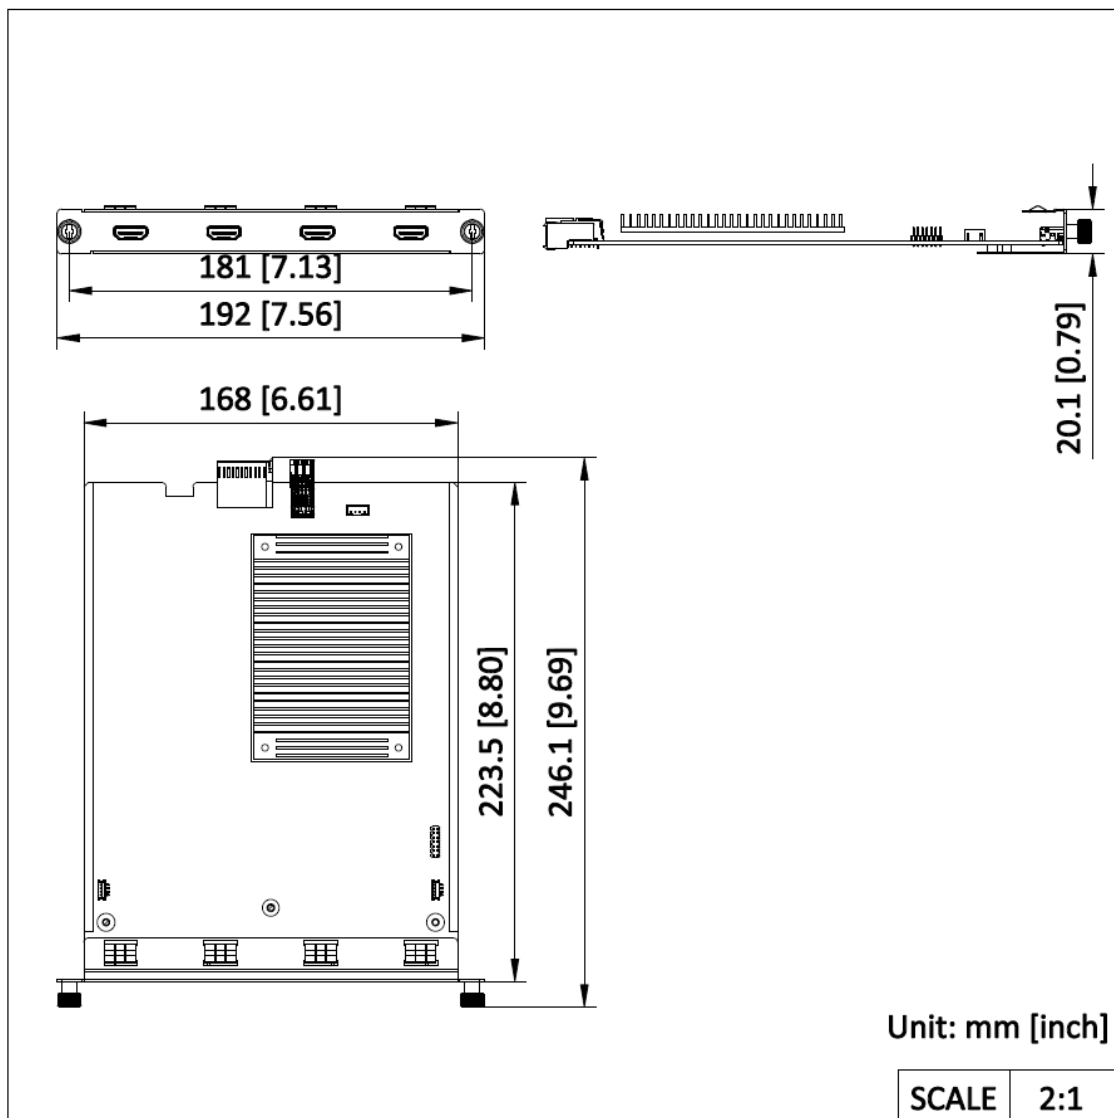

## A-CL-IB6S-04HI 4-Channel HDMI Input Board

- Supports 4 channels of 2K HDMI signal input.
- Supports HDMI composite audio input.
- Supports HDCP access.

### ▪ Dimension

## ▪ Specification

Processing Performance	
Input Frame Rate	24 Hz to 60 Hz
General	
HDCP	Supports HDCP 1.4 with backward compatibility to HDCP 1.3
Audio	
Audio Channel	Dual channel
Audio Input	
Audio Input Interface	4 × in-band audio
Audio Sampling Rate	32/44.1/48 kHz
Video Input	
Video Input Interface Type	HDMI1.4
Video Input Interfaces	4
Max. Video Input Resolution	1080P
Video Input Resolution	<p>1024 × 768@60 Hz, 1280 × 1024@60 Hz, 1366 × 768@60 Hz, 1440 × 900@60 Hz, 1680 × 1050@60 Hz, 1280 × 960@60 Hz, 1600 × 1200@60 Hz, 1280 × 720P@50 Hz, 1280 × 720P@60 Hz, 1920 × 1080P@25 Hz, 1920 × 1080P@30 Hz, 1920 × 1080P@50 Hz, 1920 × 1080P@60 Hz, 1920 × 1200@60 Hz</p> <p>Custom resolution range:            Width: 800 to 2560, height: 600 to 2560 (width aligned to 4, height aligned to 2),            frame rate: 30/60 Hz.</p> <p>At 30 Hz: Resolution range 1280 × 720 ~ 2048 × 1152.            At 60 Hz: Resolution range 800 × 600 ~ 2048 × 1152.</p>